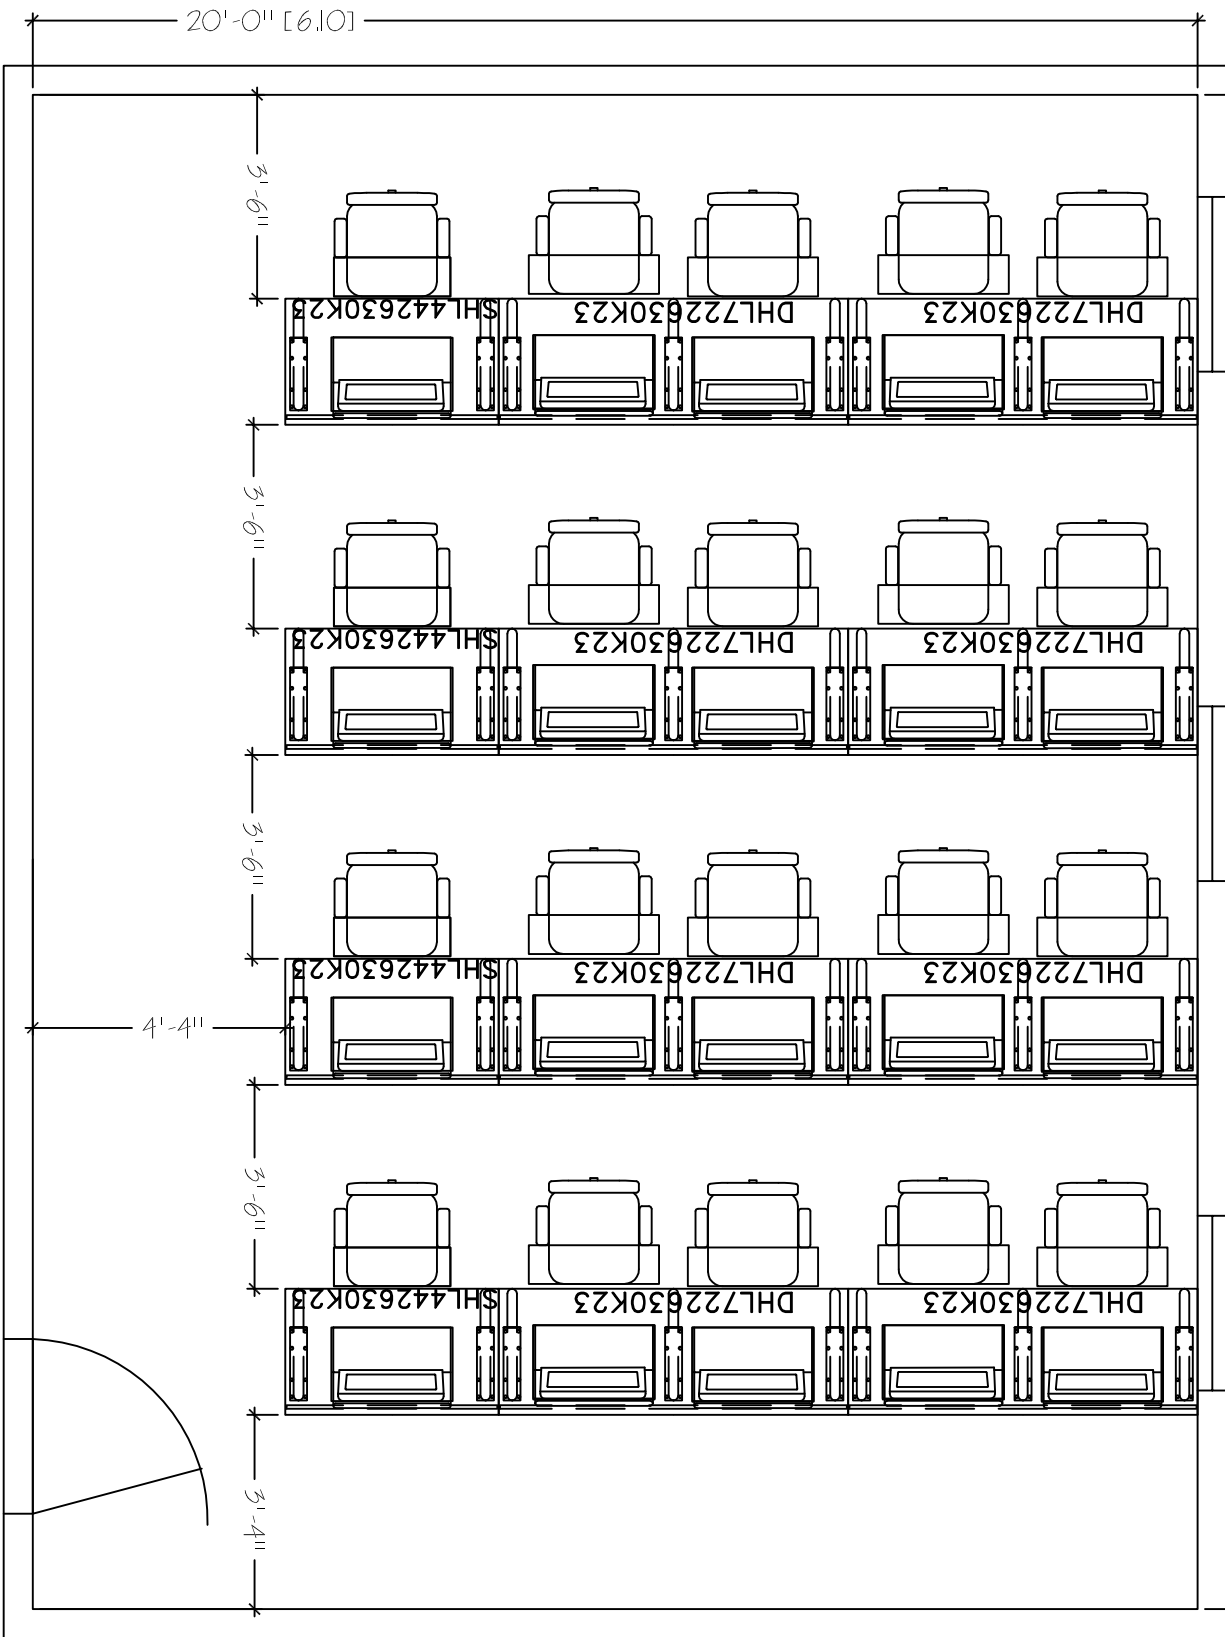

26'-0" [7.92]

HORIZON LINE FK23
 20'X26'
 SEAT COUNT: 20

SMARTdesks
 514F Progress Drive
 Lutham, MD 21090
 800.770.7042
 www.smartdesks.com

Property of CRT Supply, Inc. Not to be duplicated.
 All ideas, plans or arrangements indicated in this drawing
 are copyrighted and owned by CRT Supply, Inc. and shall not
 be reproduced, used or disclosed to any person or firm or
 corporation without written permission of CRT Supply, Inc.

SMARTdesks®

DESIGN CENTER