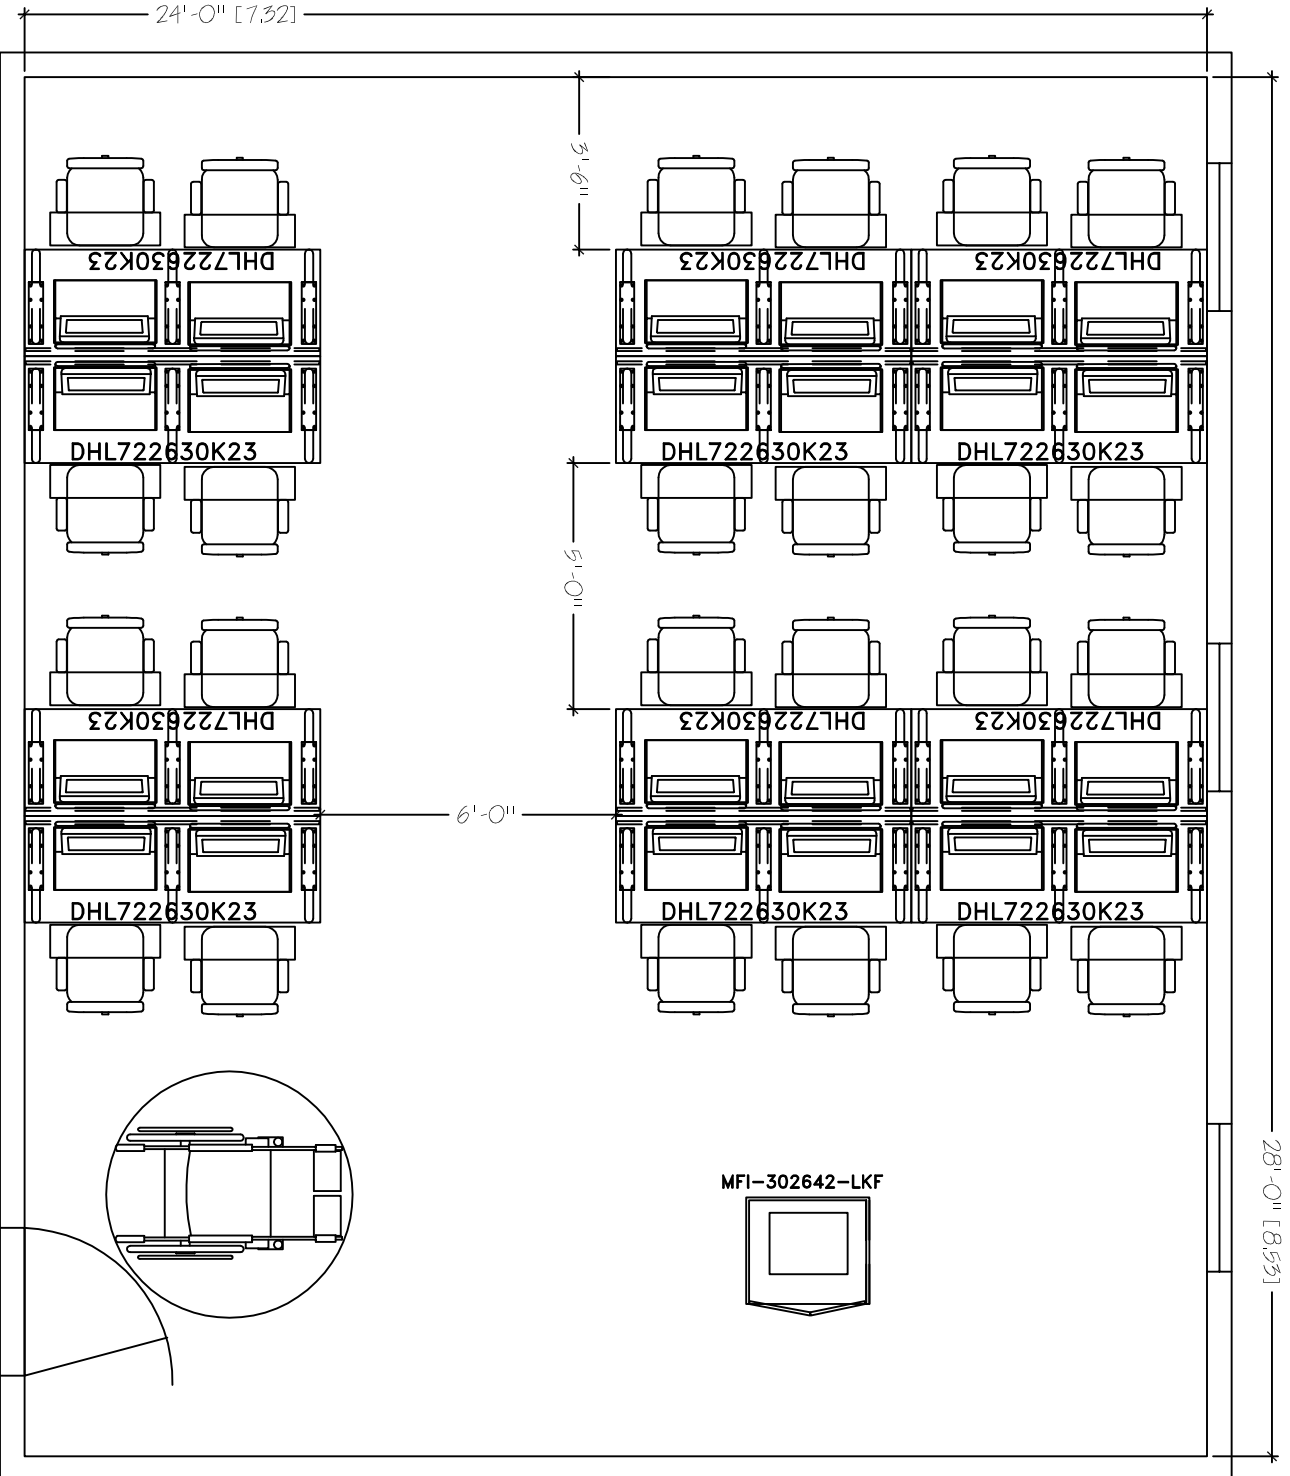

28'-0" [853]

HORIZON LINE FK23
 24' X 28'
 SEAT COUNT: 24

SMARTdesks
 514F Progress Drive
 Linthicum, MD 21090
 800.770.7042
 www.smartdesks.com

Property of CBT Supply, Inc. Not to be duplicated.
 All ideas, plans or arrangements indicated in this drawing
 are copyrighted and owned by CBT Supply, Inc. and shall not
 be reproduced, used or disclosed to any person or firm or
 corporation without written permission of CBT Supply, Inc.

SMARTdesks
 DESIGN CENTER