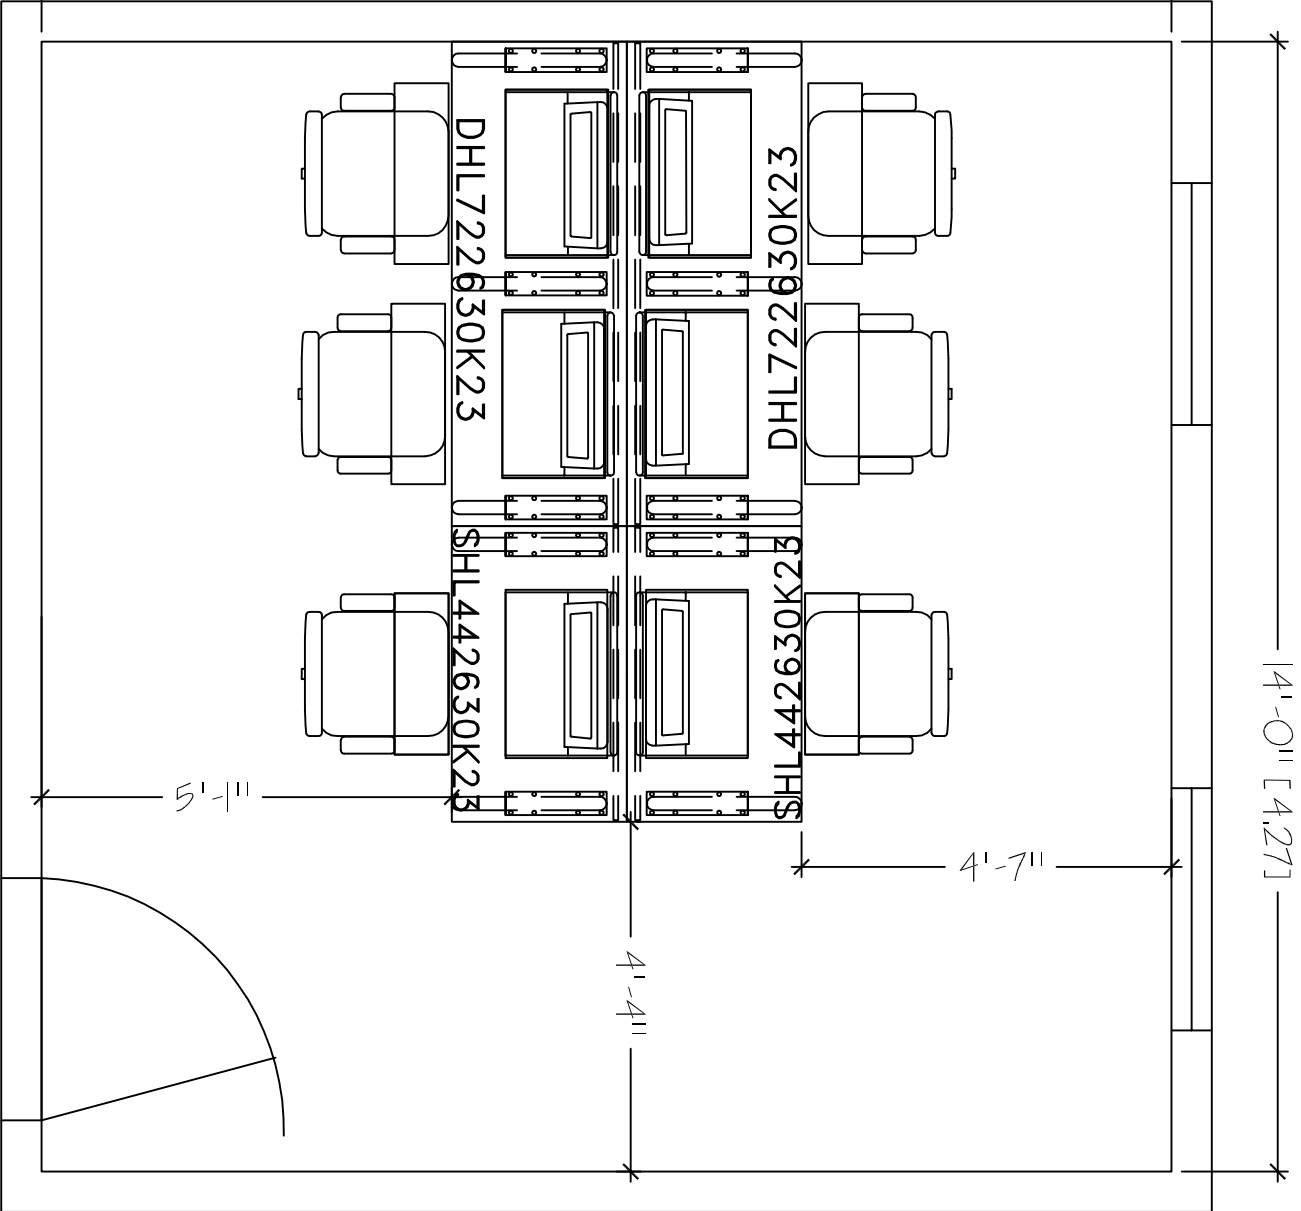

14'-0" [4.27]

14'-0" [4.27]

4'-7"

4'-4"

5'-1"

HORIZON LINE FK23

14'X4'

SEAT COUNT: 6