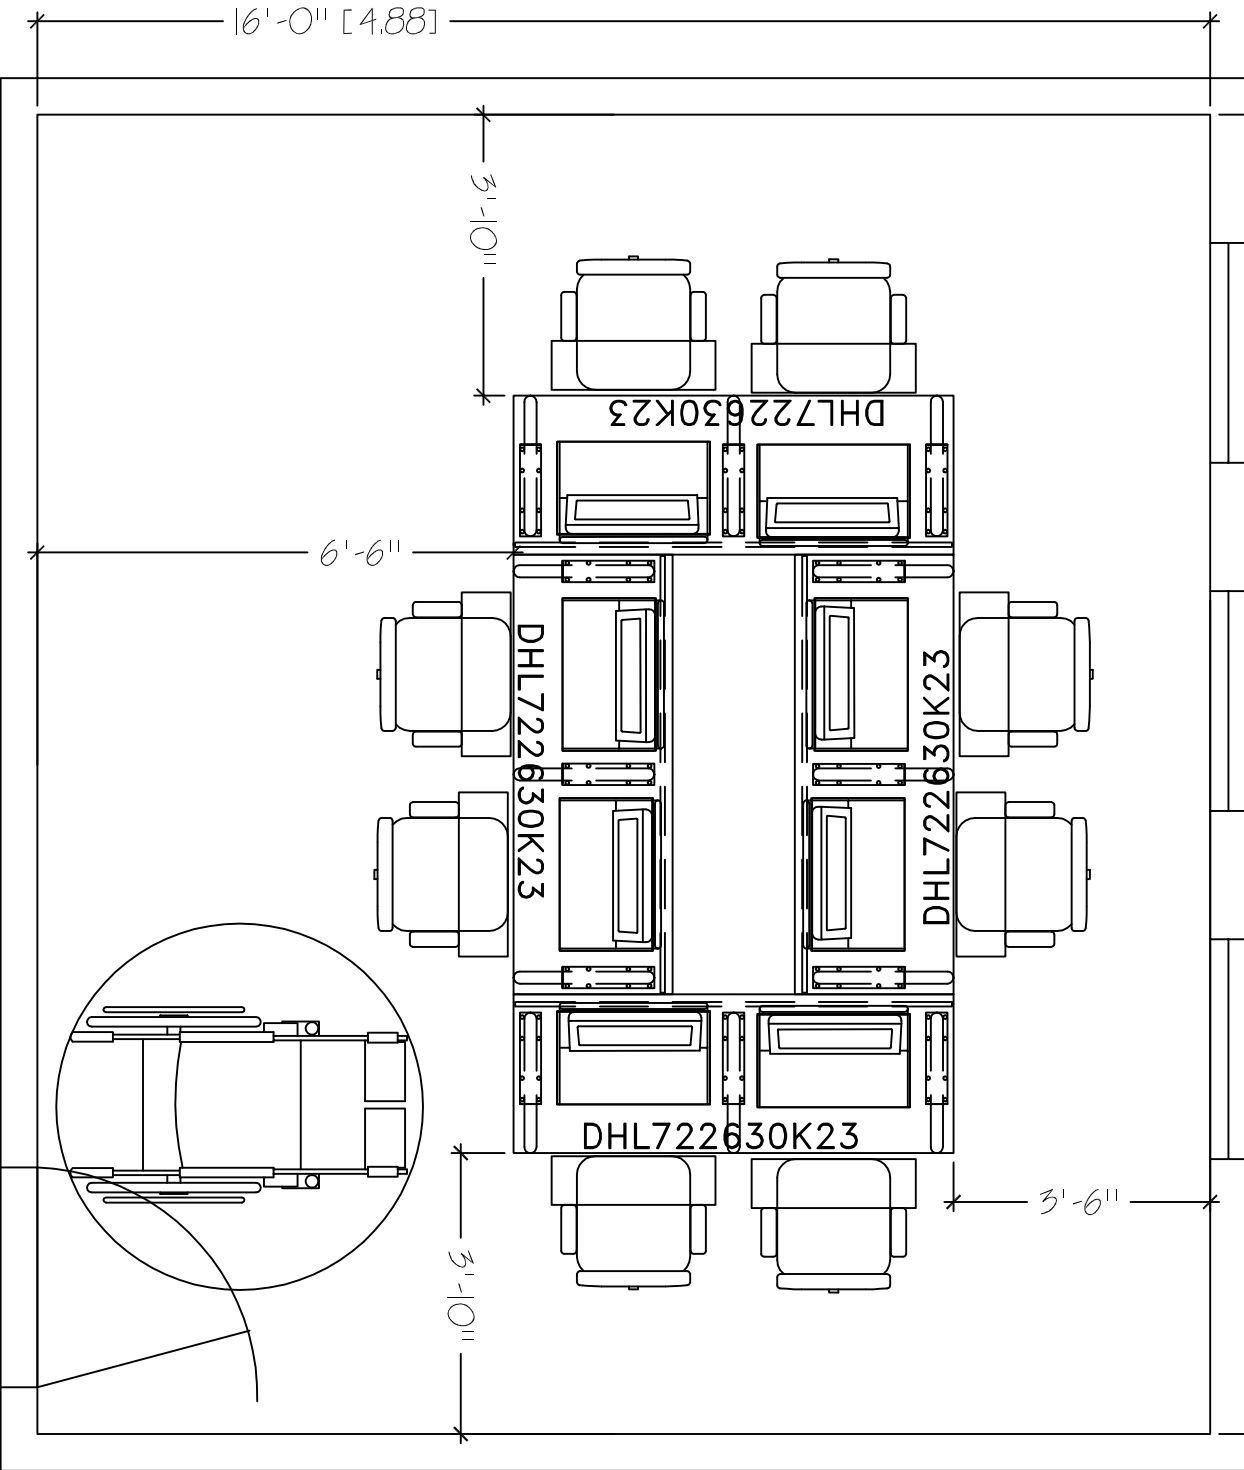

18'-0" [5.49]

HORIZON LINE FK23
 16'X18'
 SEAT COUNT: 8

SMARTdesks
 514F Progress Drive
 Luthlum, MD 21090
 800.770.7042
 www.smartdesks.com

Property of CRT Supply, Inc. Not to be duplicated.
 All ideas, plans or arrangements indicated in this drawing
 are copyrighted and owned by CRT Supply, Inc. and shall not
 be reproduced, used or disclosed to any person or firm or
 corporation without written permission of CRT Supply, Inc.