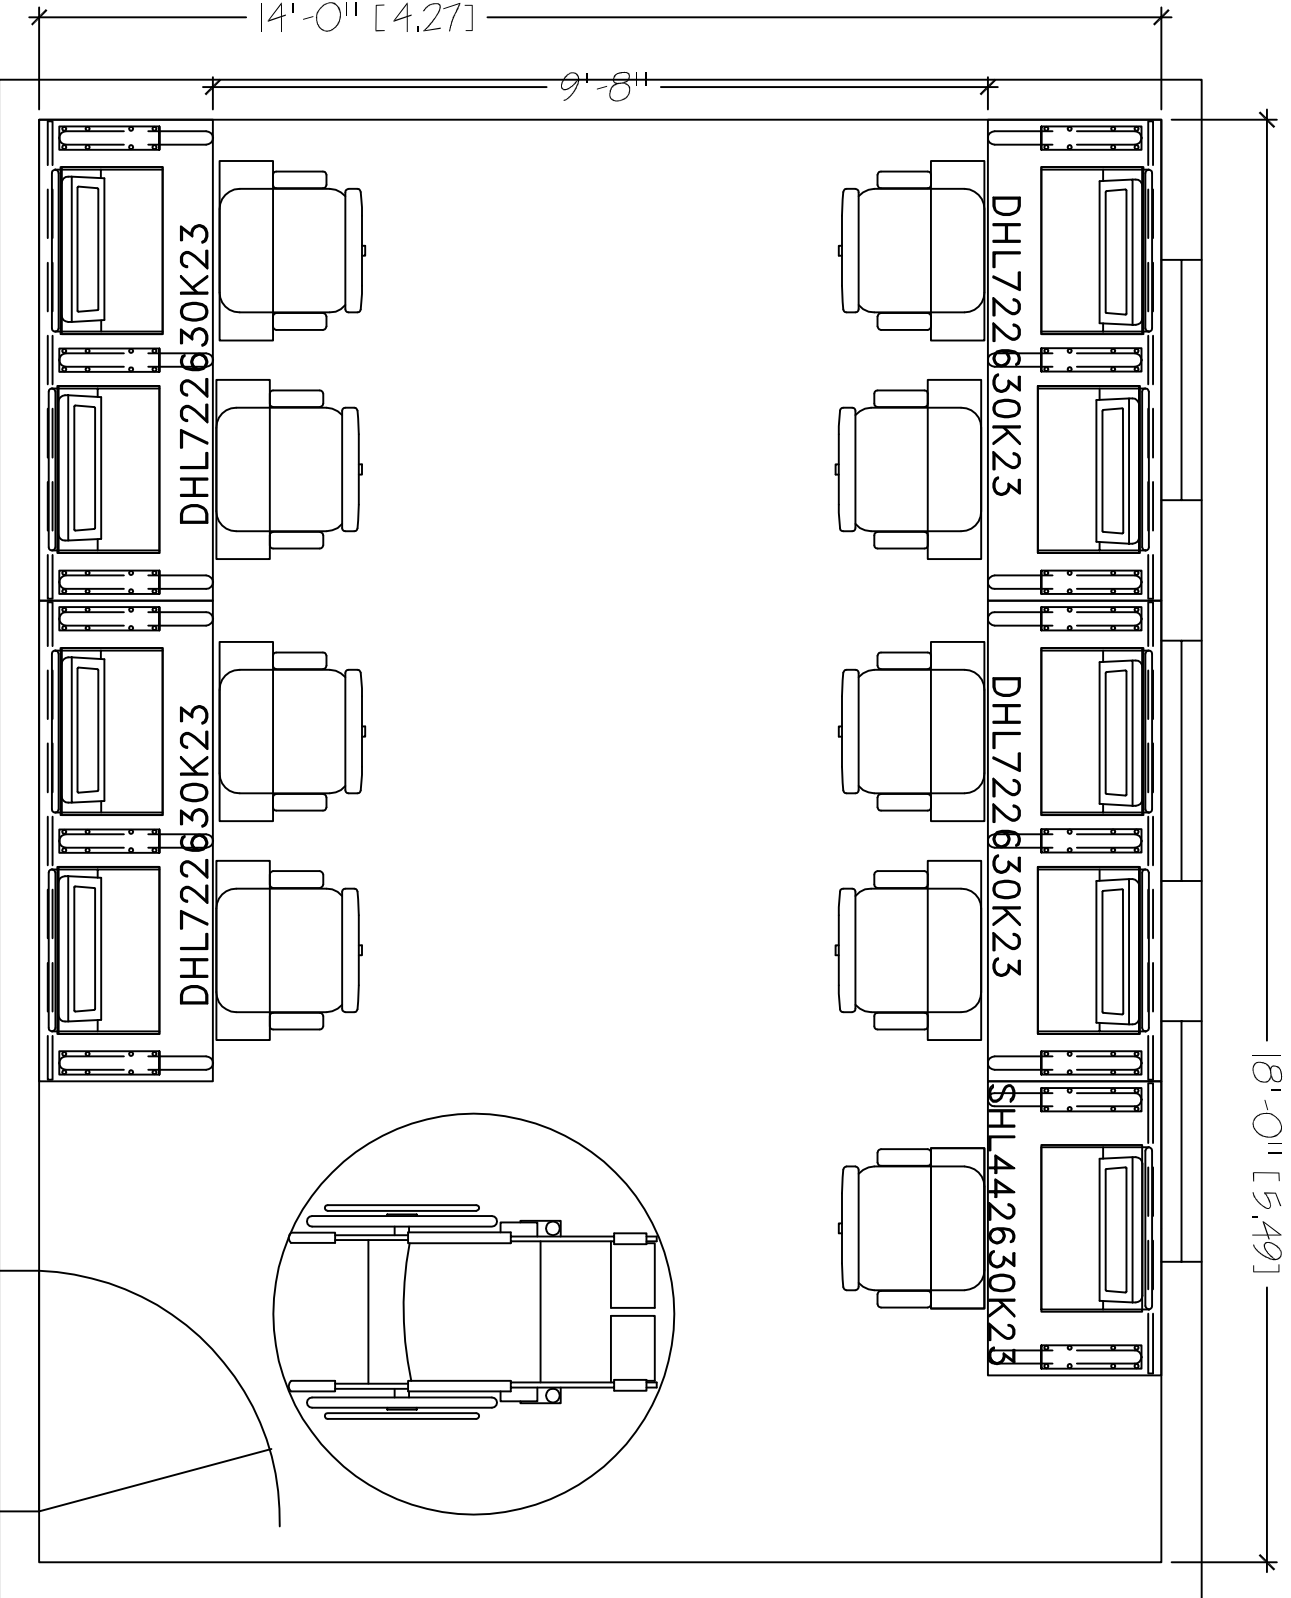

18'-0" [5,49]

14'-0" [4,27]

9'-8"

DHL722630K23

DHL722630K23

DHL722630K23

DHL722630K23

SHL442630K23

HORIZON LINE FK23

14'X18'

SEAT COUNT: 9

SMARTdesks
514F Progress Drive
Linthicum, MD 21090
800.770.7042
www.smartdesks.com

Property of CBT Supply, Inc. Not to be duplicated.
All ideas, plans or arrangements indicated in this drawing
are copyrighted and owned by CBT Supply, Inc. and shall not
be reproduced, used or disclosed to any person or firm or
corporation without written permission of CBT Supply, Inc.