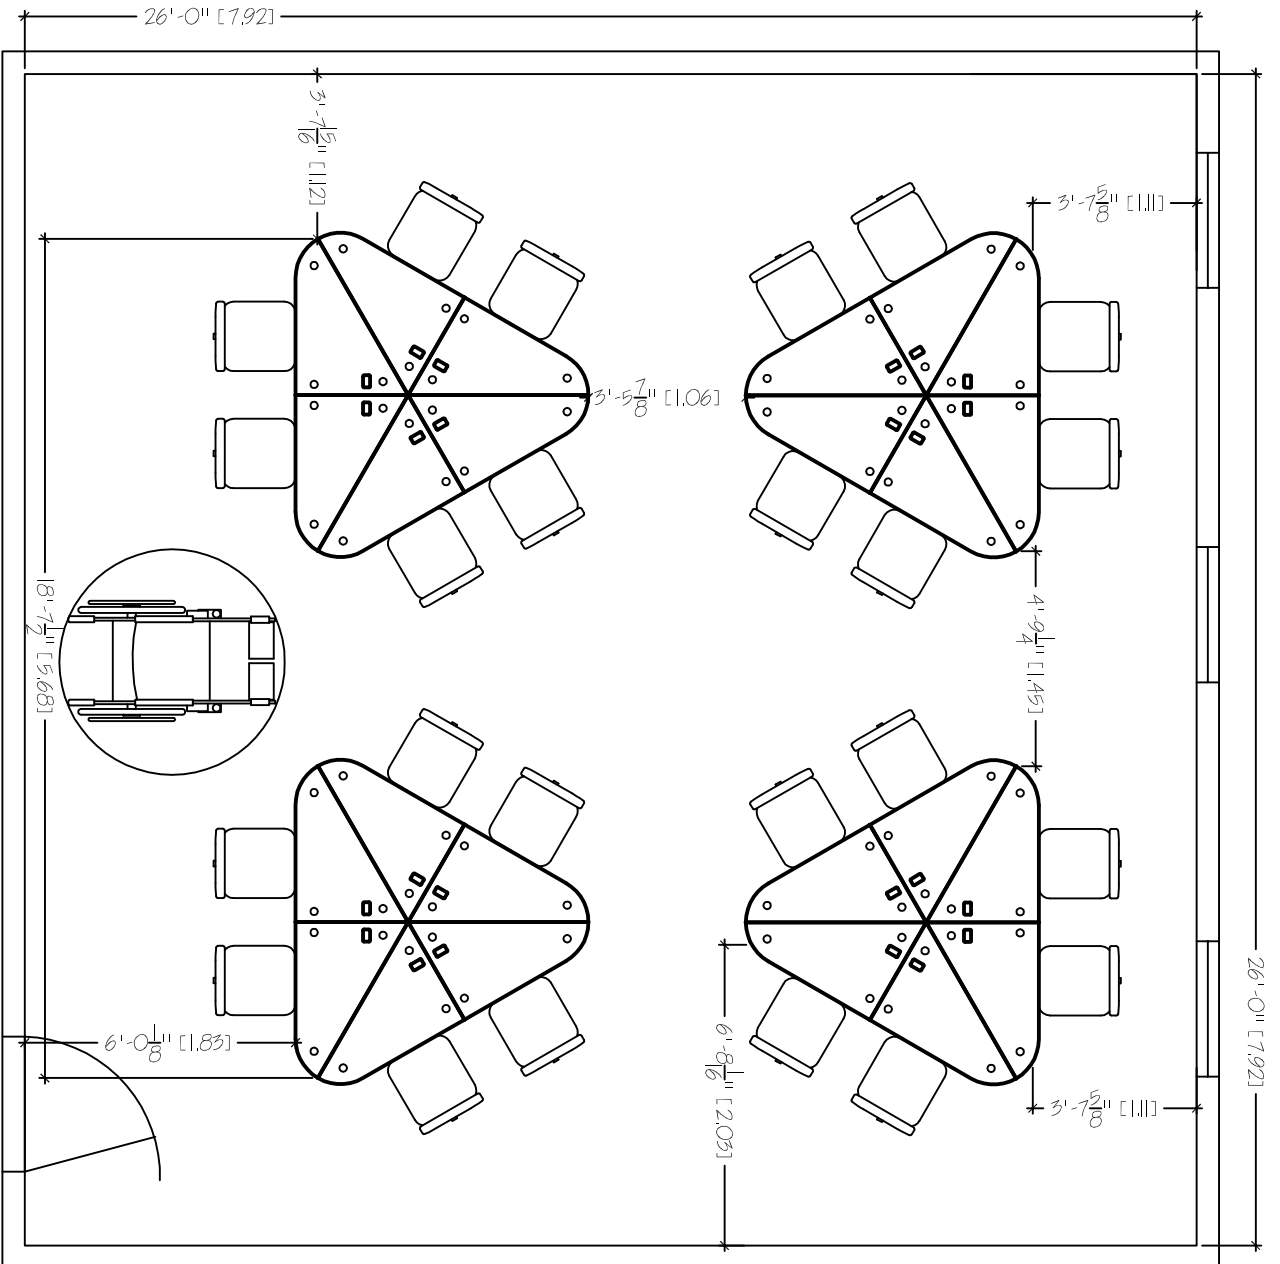

GROUP
 26' X 26'
 SEAT COUNT: 24

SMARTdesks
 514F Progress Drive
 Linthicum, MD 21090
 800.770.7042
 www.smartdesks.com

Property of CRT Supply, Inc. Not to be duplicated.
 All ideas, plans or arrangements indicated in this drawing
 are copyrighted and owned by CRT Supply, Inc. and shall not
 be reproduced, used or disclosed to any person or firm or
 corporation without written permission of CRT Supply, Inc.

SMARTdesks
 DESIGN CENTER