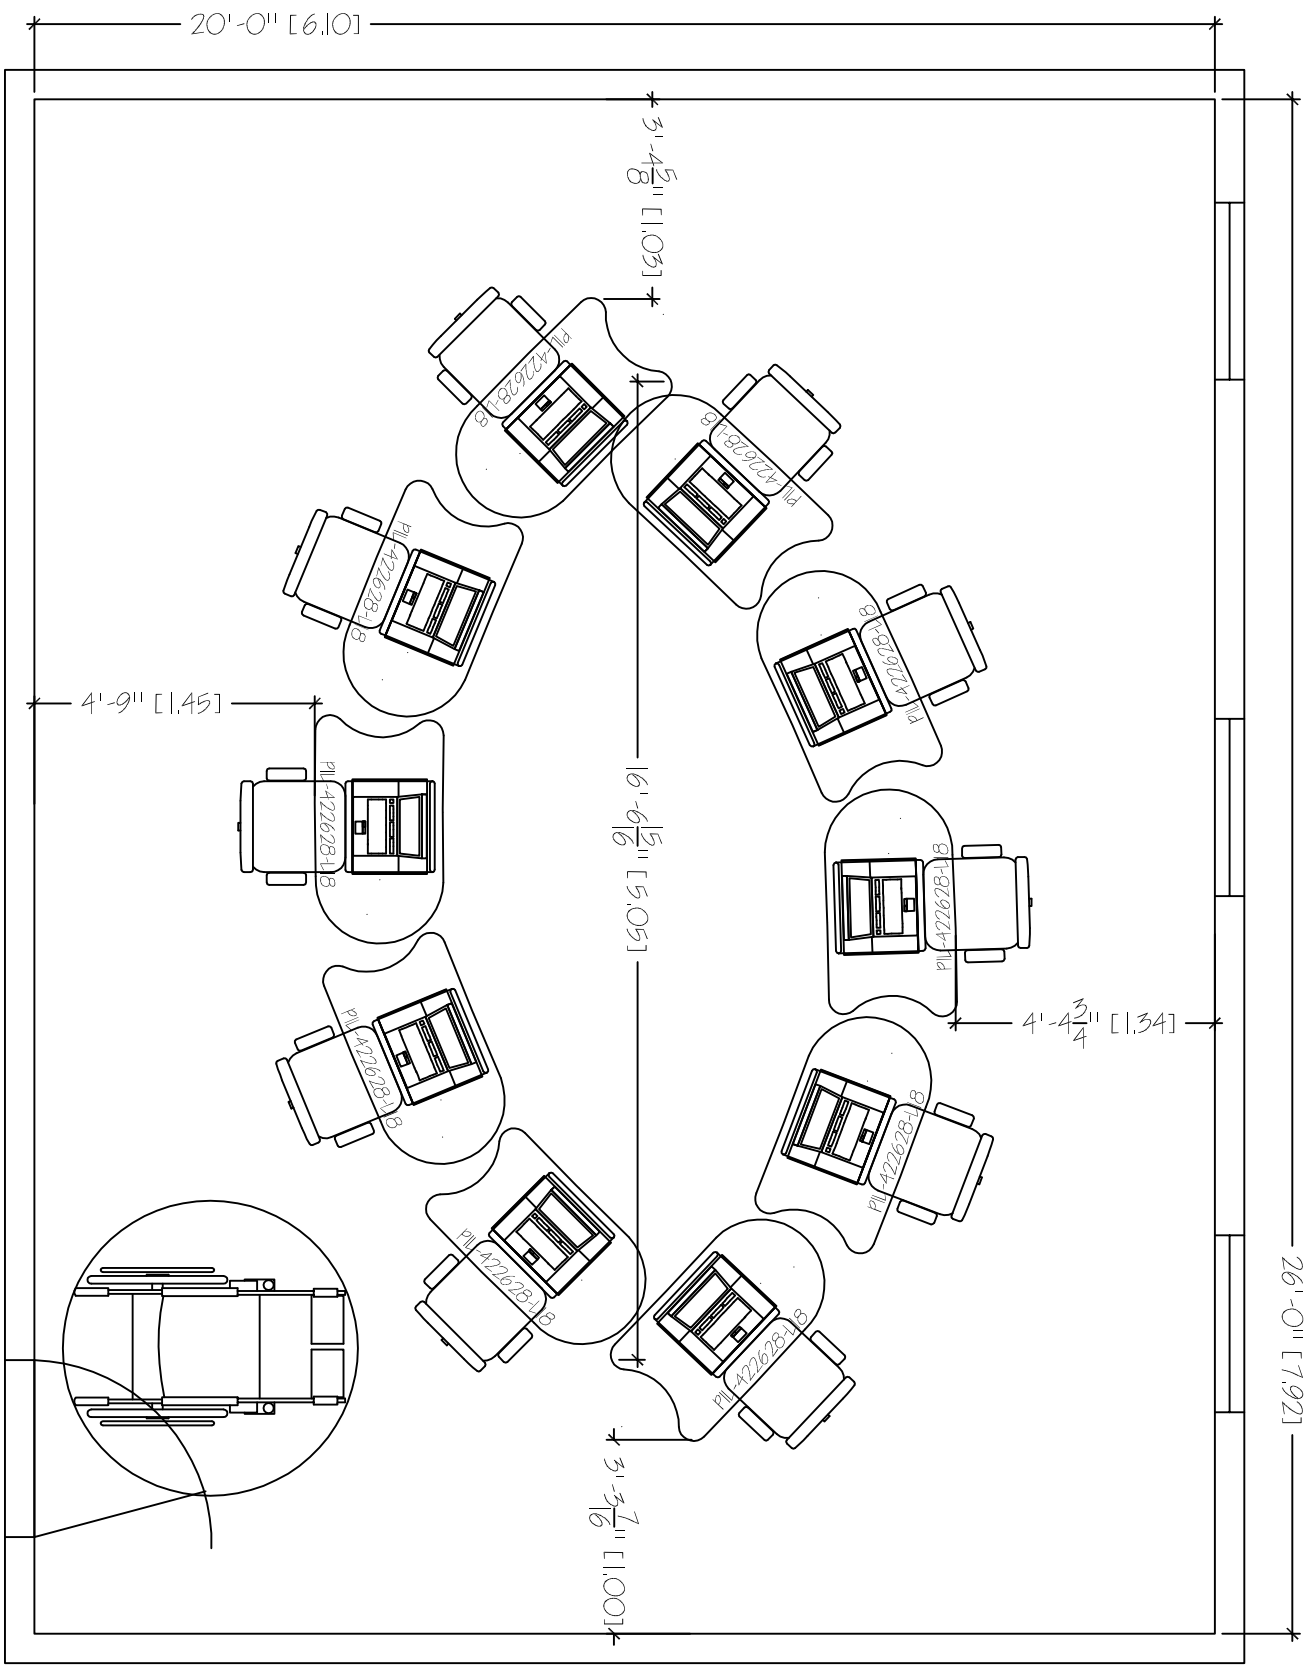

P: TABLES
 20' X 26'
 TABLE COUNT: 10

SMARTdesks
 514F Progress Drive
 Linthicum, MD 21090
 800.770.7042
 www.smartdesks.com

Property of CBT Supply, Inc. Not to be duplicated.
 All ideas, plans or arrangements indicated in this drawing
 are copyrighted and owned by CBT Supply, Inc. and shall not
 be reproduced, used or disclosed to any person or firm or
 corporation without written permission of CBT Supply, Inc.

SMARTdesks

DESIGN CENTER