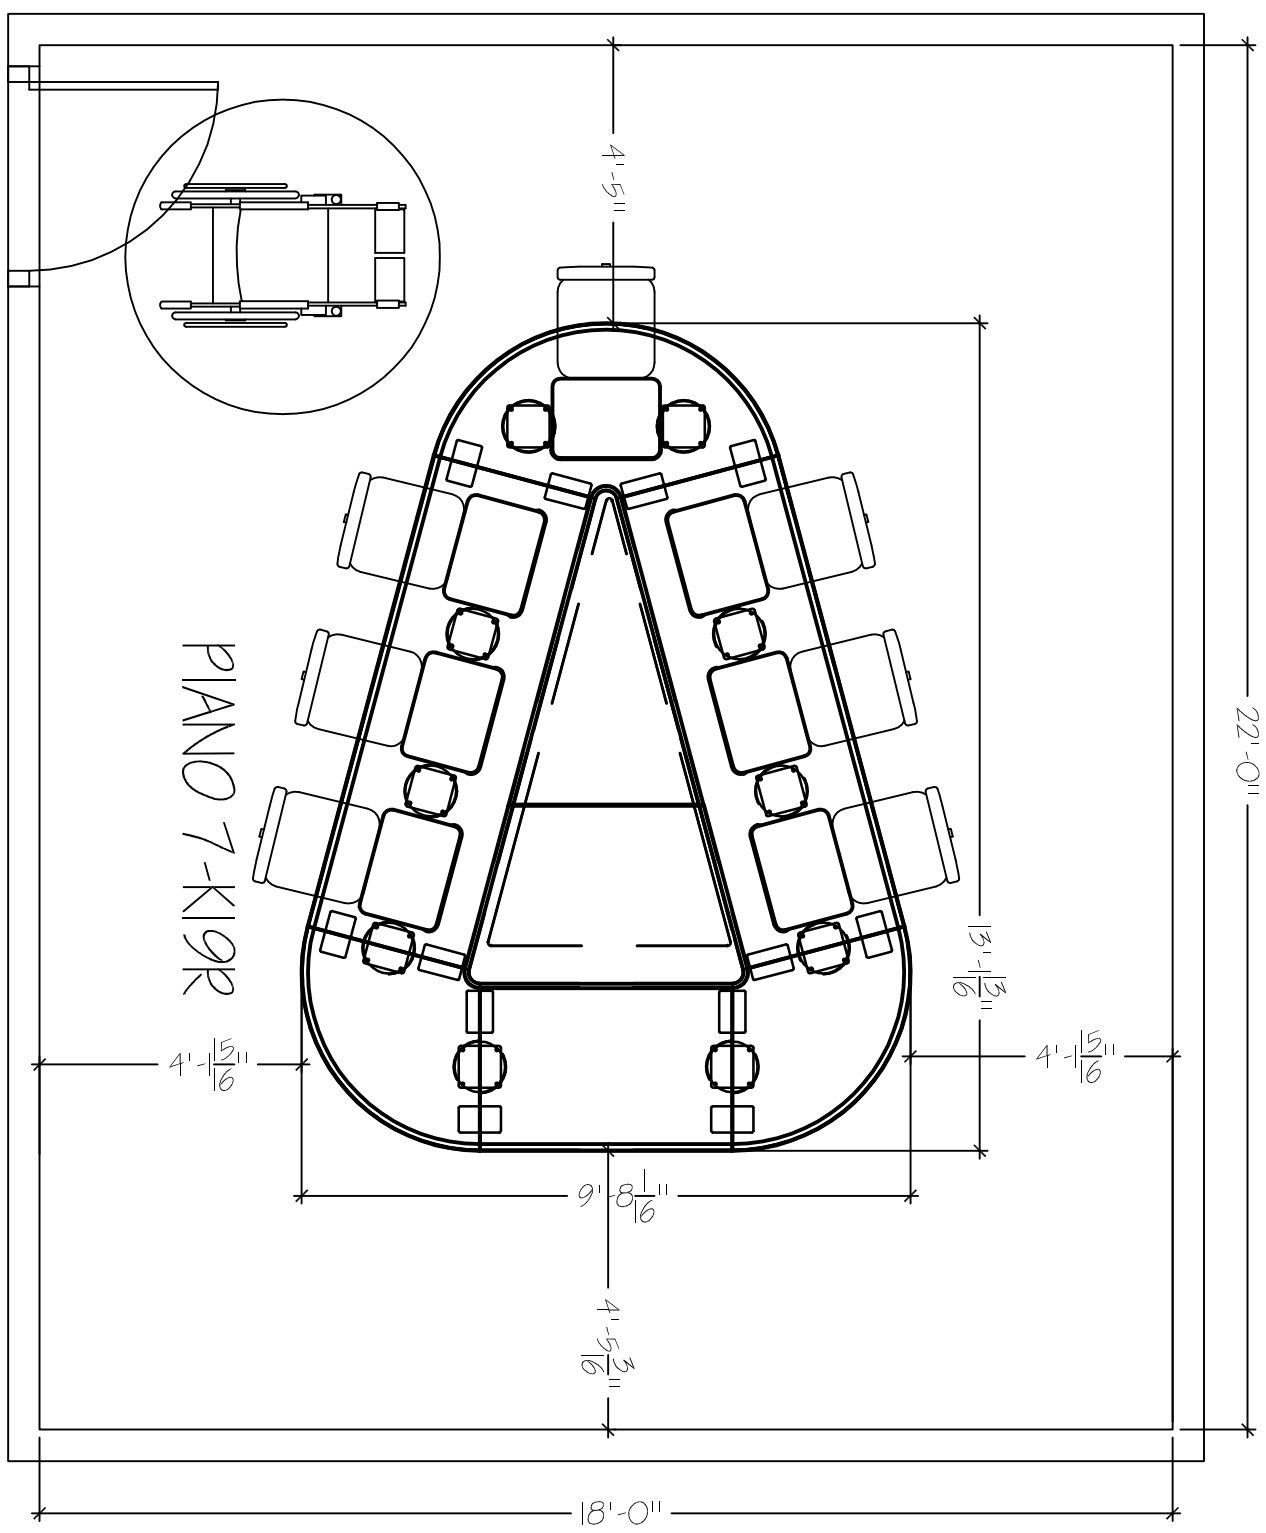

PANO TABLE 7-K19R  
 18'X22'  
 TABLE COUNT: 1

PANO 7-K19R

SMARTdesks  
 514F Progress Drive  
 Luthlum, MD 21090  
 800.770.7042  
 www.smartdesks.com

Property of CBT Supply, Inc. Not to be duplicated.  
 All ideas, plans or arrangements indicated in this drawing  
 are copyrighted and owned by CBT Supply, Inc. and shall not  
 be reproduced, used or disclosed to any person or firm or  
 corporation without written permission of CBT Supply, Inc.

**SMARTdesks**

DESIGN CENTER