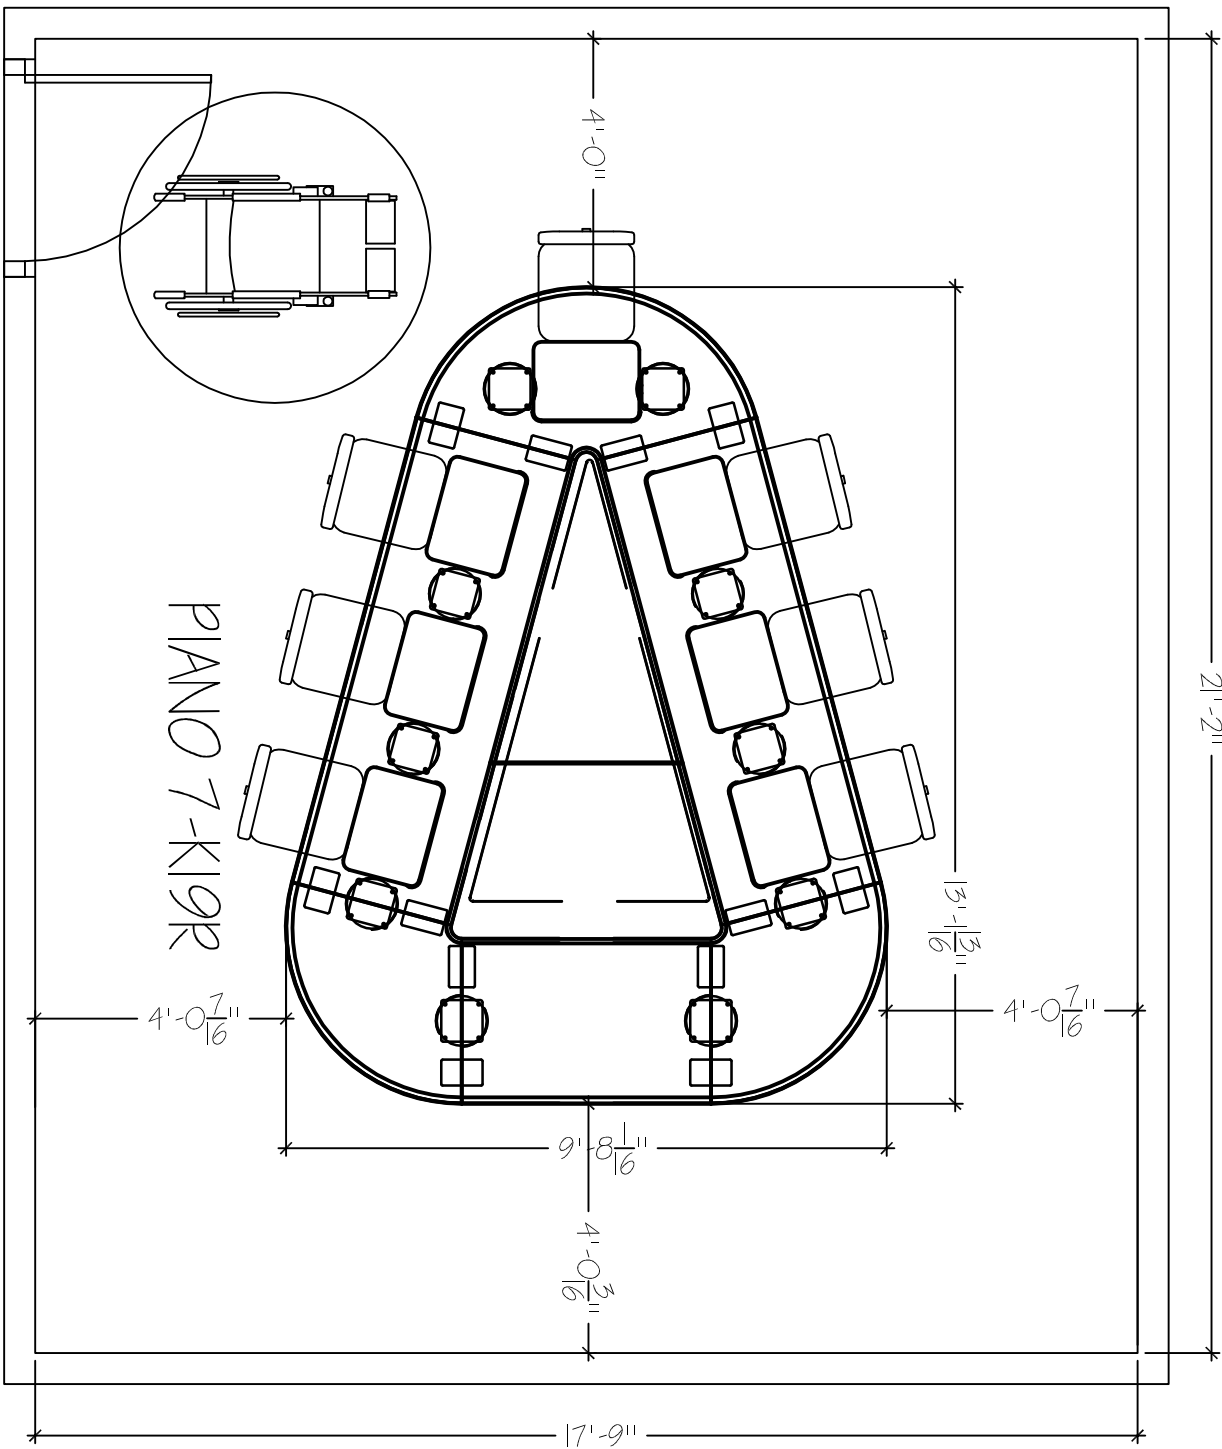

21'-2"

PIANO 7-K19R

MINIMUM ROOM DIMENSIONS

PIANO TABLE 7-K19R
 MINIMAL ROOM DIMENSIONS: 17'-9" X 21'-2"
 TABLE COUNT: 1

SMARTdesks
 514F Progress Drive
 Luthlum, MD 21090
 800.770.7042
 www.smartdesks.com