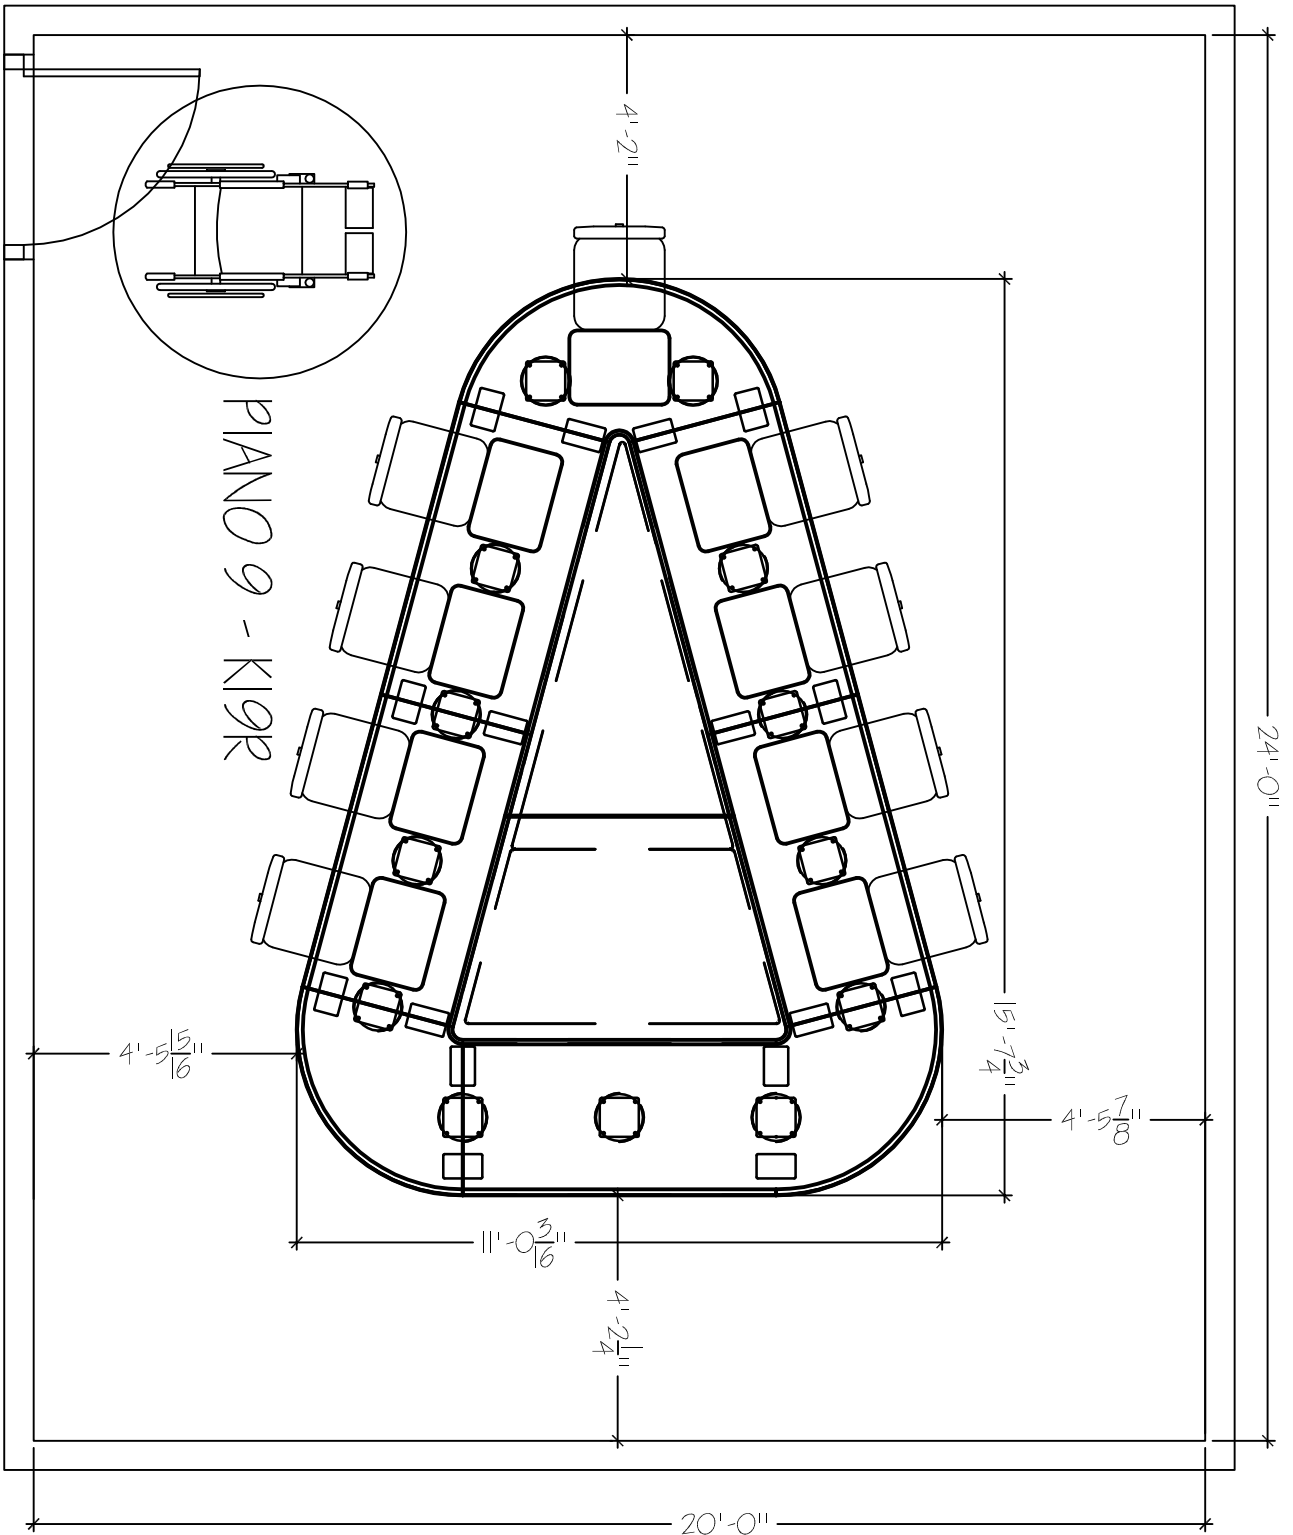

PLANO TABLE 9-K19R
 20'X24'
 TABLE COUNT: 1

SMARTdesks
 514F Progress Drive
 Luthlum, MD 21090
 800.770.7042
 www.smartdesks.com

Property of CBT Supply, Inc. Not to be duplicated.
 All ideas, plans or arrangements indicated in this drawing
 are copyrighted and owned by CBT Supply, Inc. and shall not
 be reproduced, used or disclosed to any person or firm or
 corporation without written permission of CBT Supply, Inc.

SMARTdesks
 DESIGN CENTER