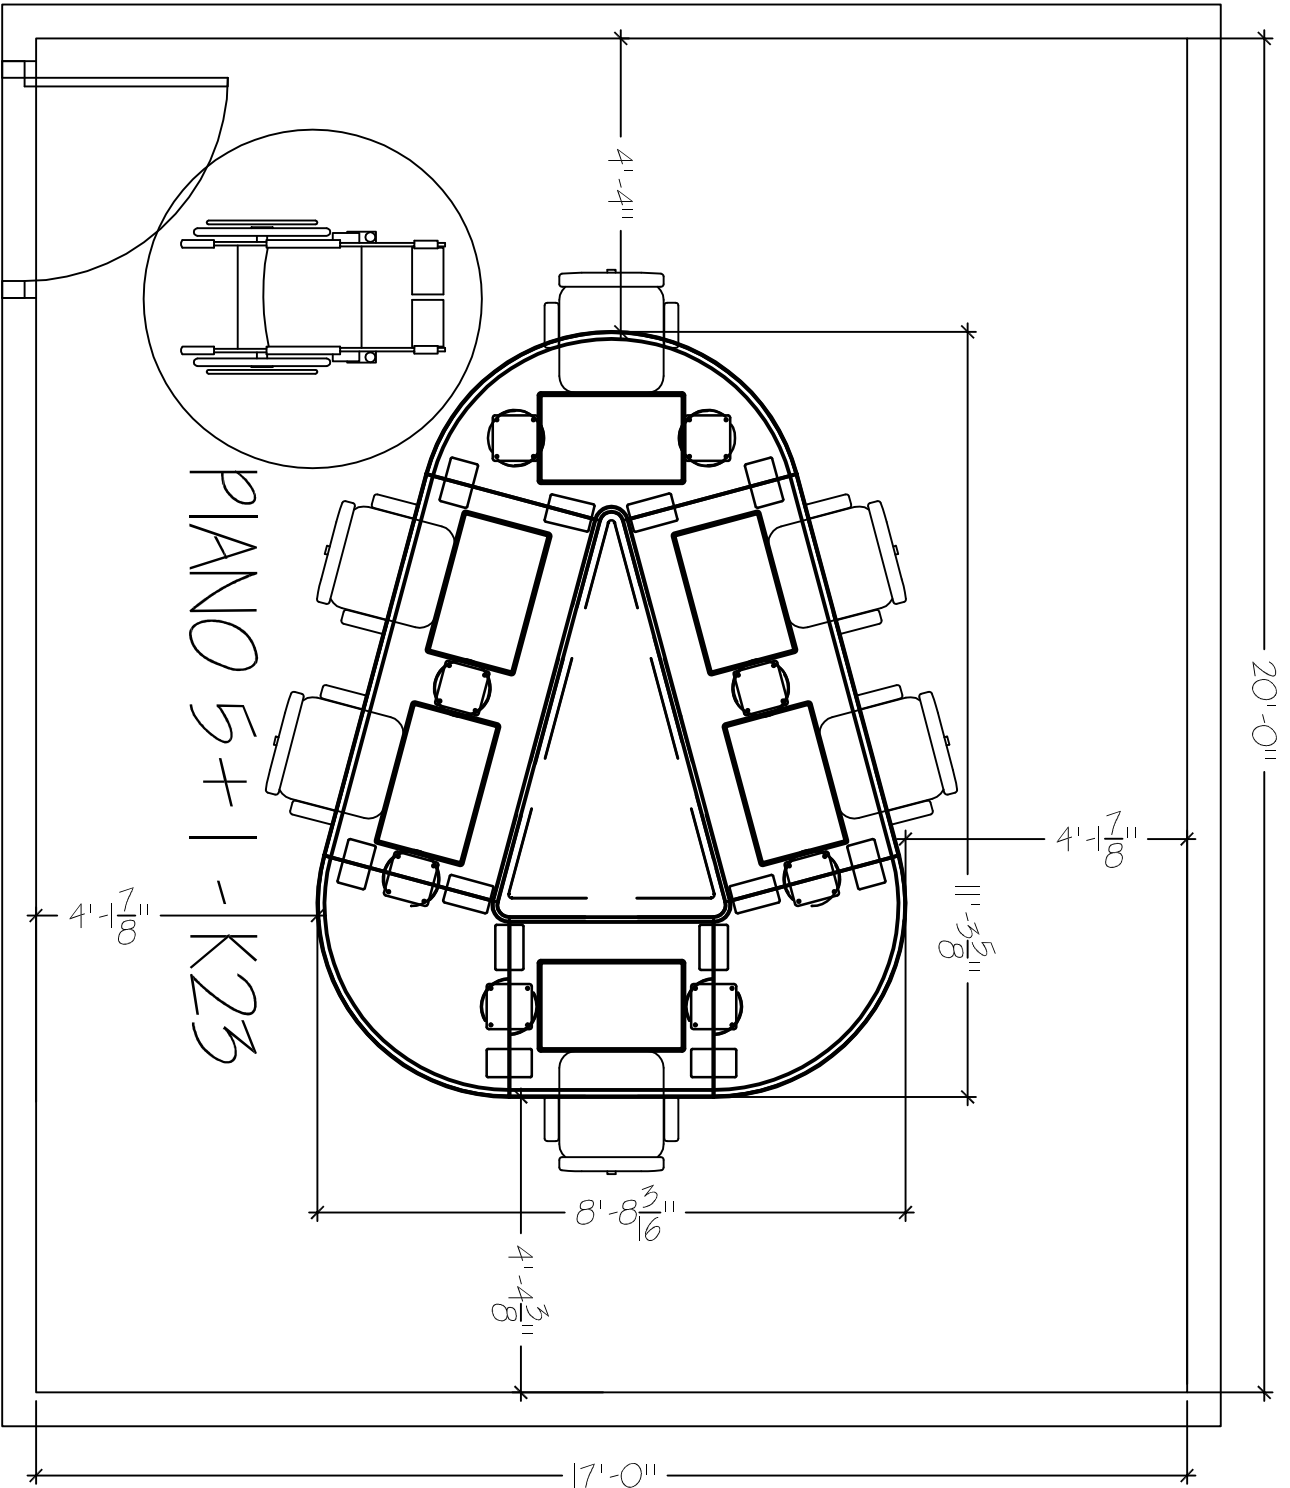

20'-0"

PANO 5+1-K23

PANO TABLE 5+1-K23

17'X20'

TABLE COUNT: 1

SMARTdesks  
 514F Progress Drive  
 Linthicum, MD 21090  
 800.770.7042  
 www.smartdesks.com

Property of CBT Supply, Inc. Not to be duplicated.  
 All ideas, plans or arrangements indicated in this drawing  
 are copyrighted and owned by CBT Supply, Inc. and shall not  
 be reproduced, used or disclosed to any person or firm or  
 corporation without written permission of CBT Supply, Inc.

SMARTdesks®

DESIGN CENTER