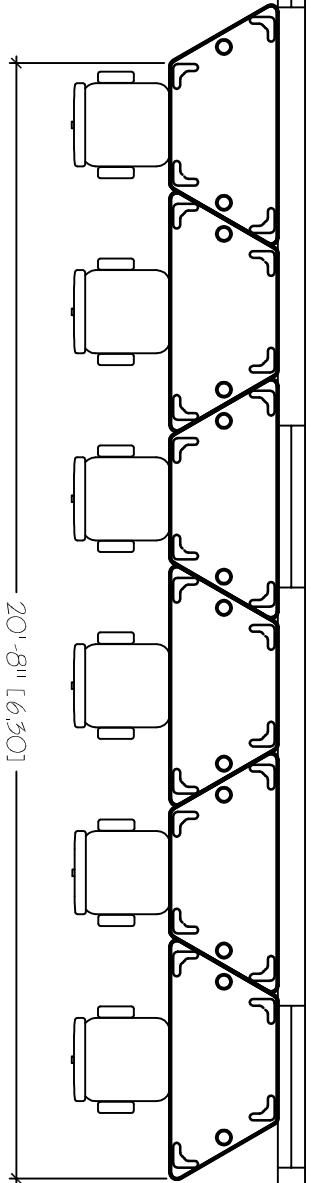

30'-0" [9.14]

20'-8" [6.30]

8'-2 1/2" [2.501]

3'-1 1/8" [1.201]

6'-6 1/8" [1.983]

7'-3 9/16" [2.22]

6'-0 3/4" [2.08]

22'-0" [6.71]

13'-9 7/16" [4.20]

TRAPEZA  
22'X30'  
TABLE COUNT: 18

SMARTdesks  
514F Progress Drive  
Linthicum, MD 21090  
800.770.7042  
www.smartdesks.com

Property of CRT Supply, Inc. Not to be duplicated.  
All ideas, plans or arrangements indicated in this drawing  
are copyrighted and owned by CRT Supply, Inc. and shall not  
be reproduced, used or disclosed to any person or firm or  
corporation without written permission of CRT Supply, Inc.