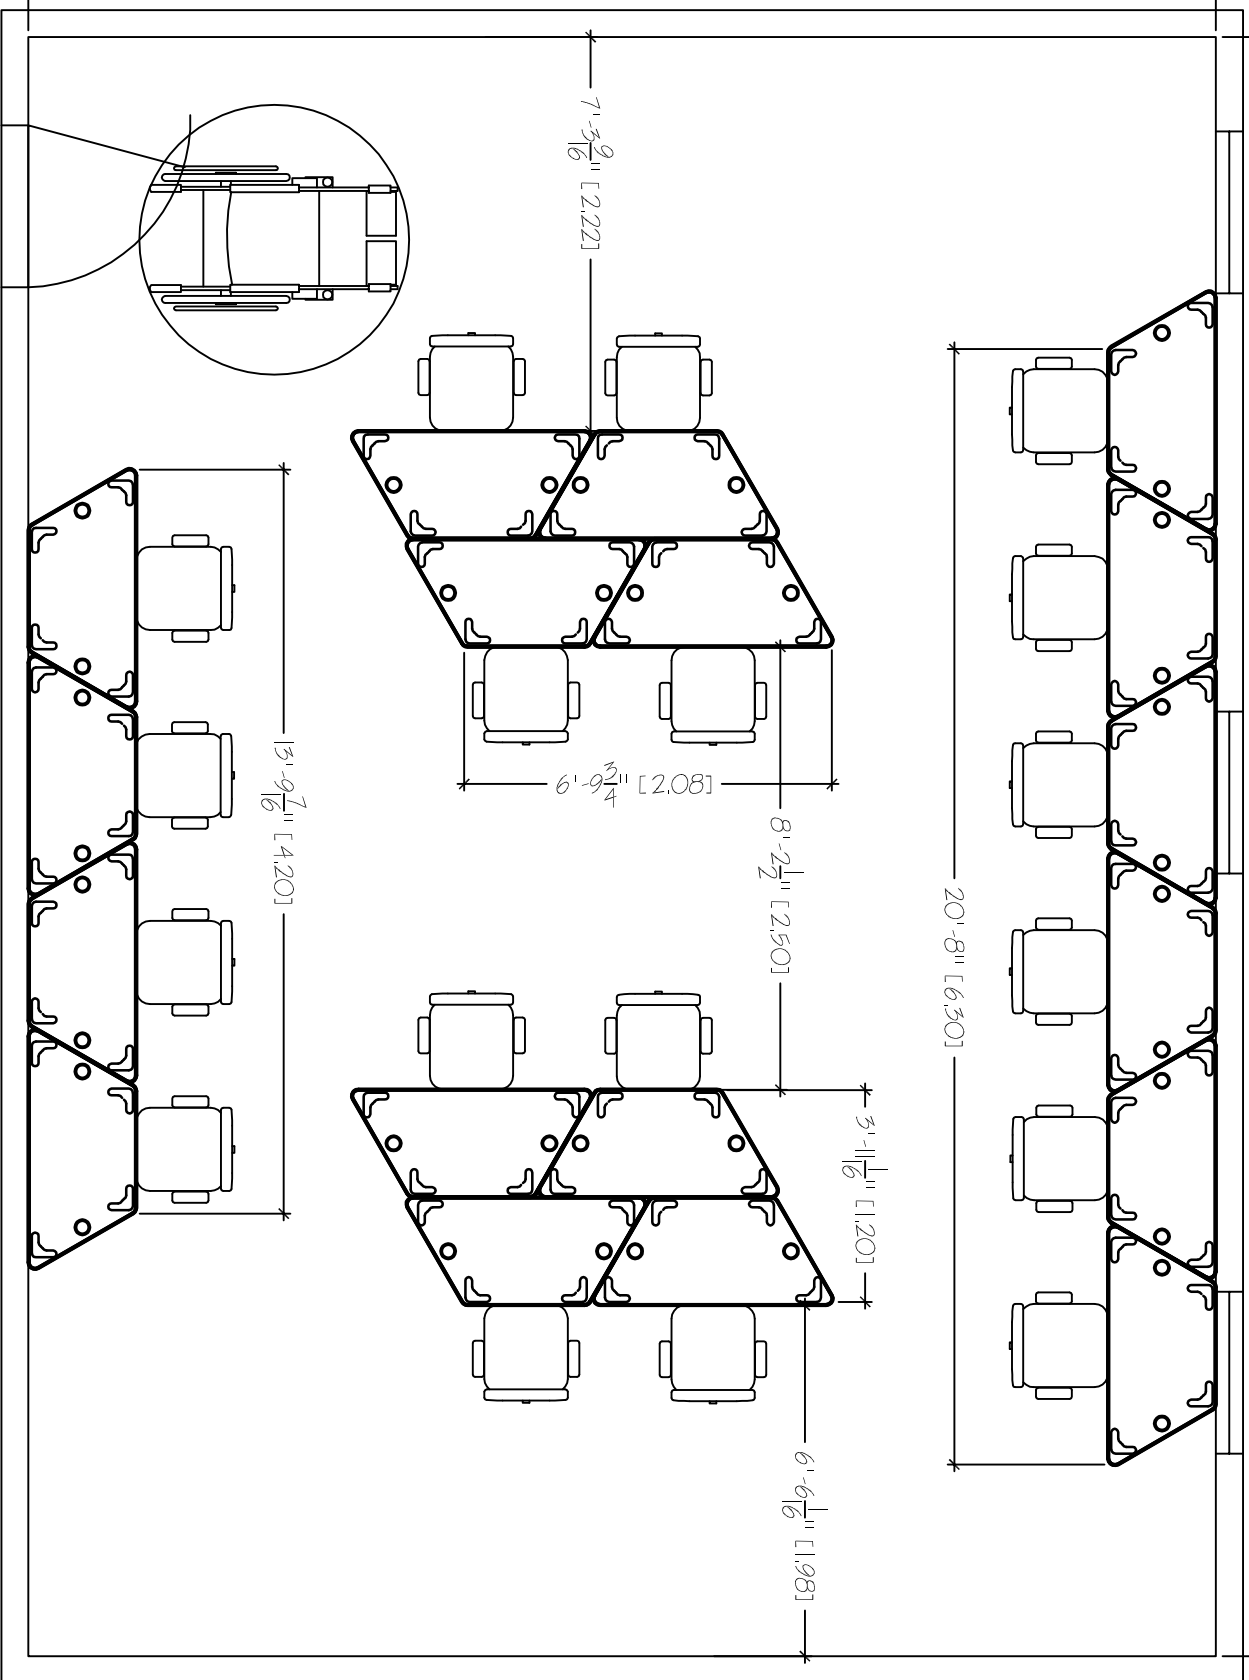

30'-0" [9.14]

20'-8" [6.30]

8'-2 1/2" [2.501]

3'-1 1/8" [1.201]

6'-6 1/8" [1.983]

7'-3 9/16" [2.22]

6'-0 3/4" [2.08]

22'-0" [6.71]

13'-9 7/16" [4.20]

TRAPEZA  
22'X30'  
TABLE COUNT: 18

SMARTdesks  
514F Progress Drive  
Linthicum, MD 21090  
800.770.7042  
www.smartdesks.com

Property of CRT Supply, Inc. Not to be duplicated.  
All ideas, plans or arrangements indicated in this drawing  
are copyrighted and owned by CRT Supply, Inc. and shall not  
be reproduced, used or disclosed to any person or firm or  
corporation without written permission of CRT Supply, Inc.