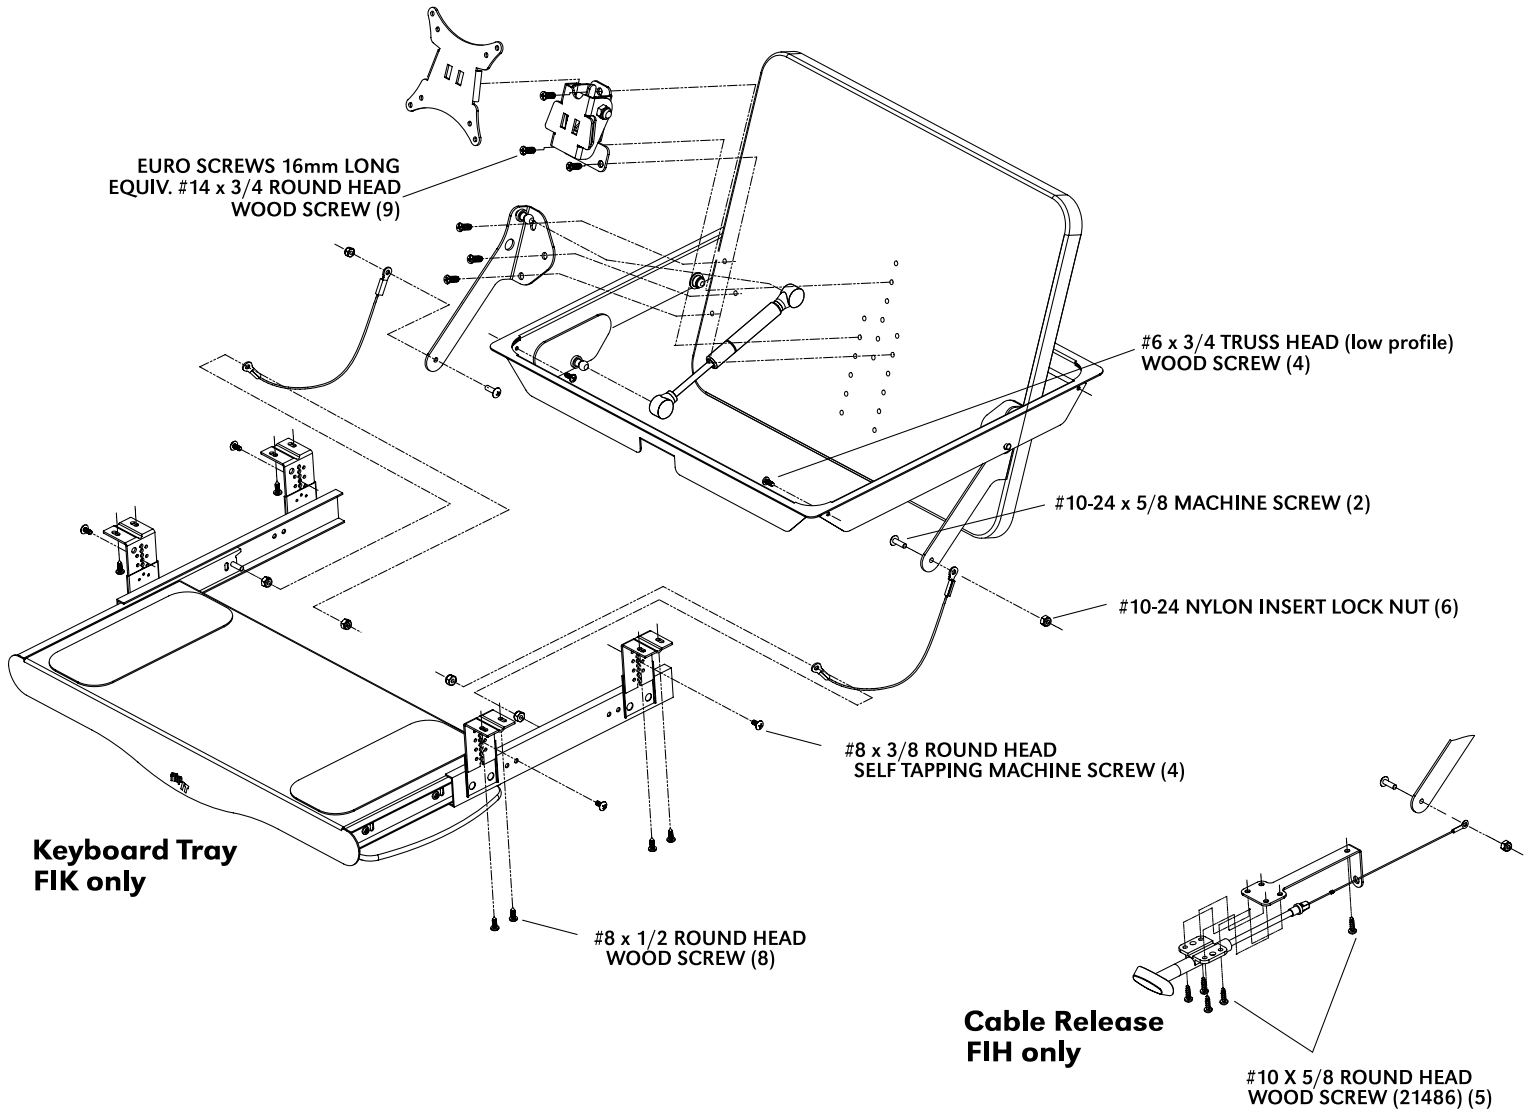

Generic Parts Identified

For field replacement, screws and generic parts are identified for use at a hardware store.