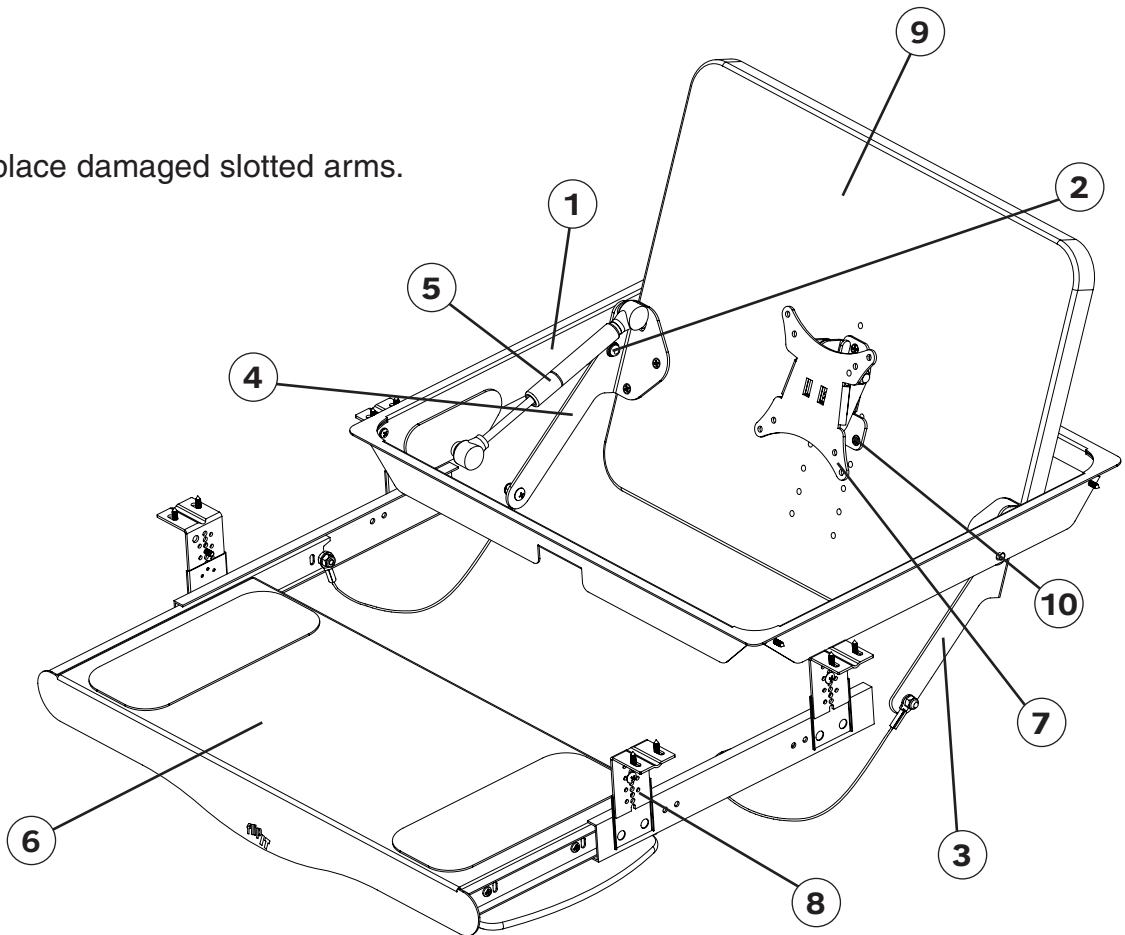

Parts List (cable version)

Item No.	Qty.	Part Number	Title
1	1	27909	Frame
2	2	27332	Bushing
3	1	27901 RH	Arm Assembly
4	1	27902 LH	Arm Catch Assembly
5	1	27919	Pneumatic Cylinder
6	1	27898	Keyboard Tray / Slide Assembly (FIK only)
7	1	27892	Flat Screen Tilt Assembly
8	1	27884	Bracket / Screw Package
9	1	28193	Top Lid
10	3	28163	Euro Screw

Note:
Cables can replace damaged slotted arms.