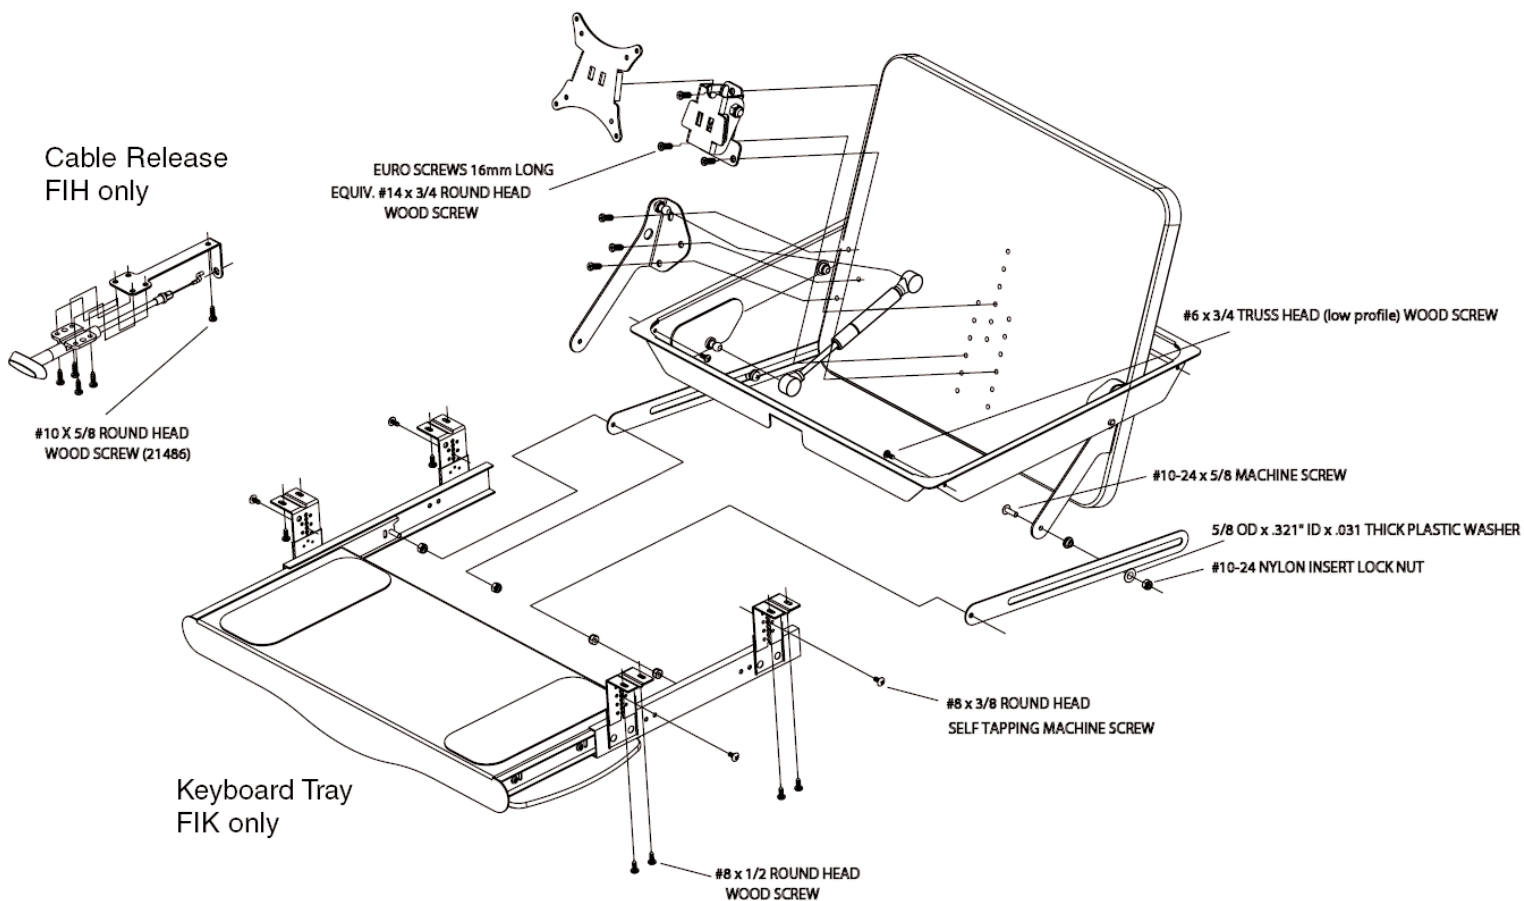

Parts List (slotted arms version)

Item No.	Qty.	Part Number	Title
1	1	27909	Frame
2	2	27332	Bushing
3	1	27901 RH	Arm Assembly
4	1	27902 LH	Arm Catch Assembly
5	1	27919	Pneumatic Cylinder
6	1	27898	Keyboard Tray / Slide Assembly (FIK only)
7	1	27892	Flat Screen Tilt Assembly
8	1	27884	Bracket / Screw Package
9	1	28193	Top Lid
10	3	28163	Euro Screw

Generic Parts Identified

For field replacement, screws and generic parts are identified for use at a hardware store.

Parts List (cable version)

Item No.	Qty.	Part Number	Title
1	1	27909	Frame
2	2	27332	Bushing
3	1	27901 RH	Arm Assembly
4	1	27902 LH	Arm Catch Assembly
5	1	27919	Pneumatic Cylinder
6	1	27898	Keyboard Tray / Slide Assembly (FIK only)
7	1	27892	Flat Screen Tilt Assembly
8	1	27884	Bracket / Screw Package
9	1	28193	Top Lid
10	3	28163	Euro Screw