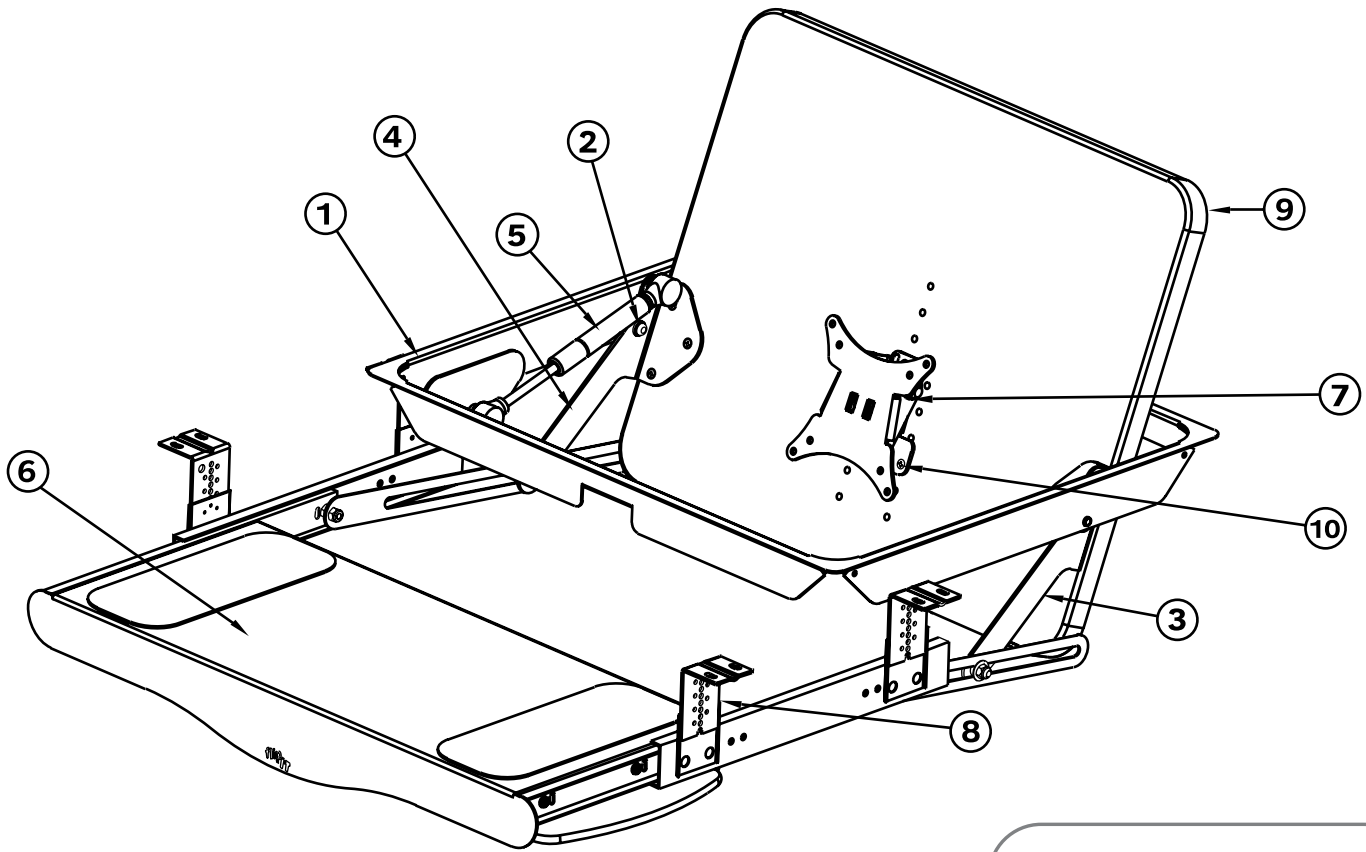

Parts List (slotted arms version)

Item No.	Qty.	Part Number	Title
1	1	27909	Frame
2	2	27332	Bushing
3	1	27901 RH	Arm Assembly
4	1	27902 LH	Arm Catch Assembly
5	1	27919	Pneumatic Cylinder
6	1	27898	Keyboard Tray / Slide Assembly (FIK only)
7	1	27892	Flat Screen Tilt Assembly
8	1	27884	Bracket / Screw Package
9	1	28193	Top Lid
10	3	28163	Euro Screw

Generic Parts Identified

For field replacement, screws and generic parts are identified for use at a hardware store.

Parts List (cable version)

Item No.	Qty.	Part Number	Title
1	1	27909	Frame
2	2	27332	Bushing
3	1	27901 RH	Arm Assembly
4	1	27902 LH	Arm Catch Assembly
5	1	27919	Pneumatic Cylinder
6	1	27898	Keyboard Tray / Slide Assembly (FIK only)
7	1	27892	Flat Screen Tilt Assembly
8	1	27884	Bracket / Screw Package
9	1	28193	Top Lid
10	3	28163	Euro Screw