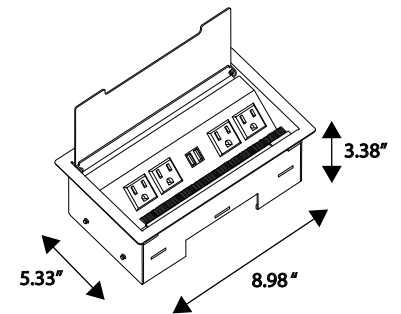

Product Dimensions

INTERACT IV G2 WITH USB