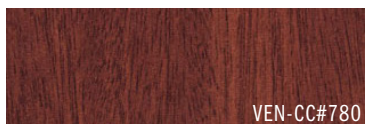

VENEER FINISHES

CHOOSE AN EDGE STAIN:

LIGHT CHERRY

NATURAL OAK

LIGHT BROWN WALNUT

CINNAMON MAHOGANY

NATURAL MAPLE

MEDIUM RED CHERRY

MEDIUM BROWN OAK

MEDIUM BROWN WALNUT

DARK MAHOGANY

HONEY MAPLE

MEDIUM BROWN CHERRY

DARK OAK

CORDOVAN RED WALNUT

MEDIUM BROWN MAHOGANY

AMBER MAPLE

DARK RED CHERRY

DARK BROWN CHERRY

ESPRESSO WALNUT

EBONIZED WALNUT

CHOOSE AN EDGE PROFILE:

DOUBLE RAD

EDGE-CC-D-WDRD1