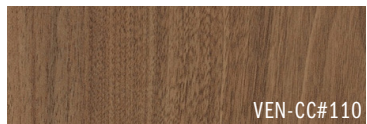

VENEER FINISHES

CHOOSE AN EDGE STAIN:

LIGHT CHERRY

NATURAL OAK

LIGHT BROWN WALNUT

CINNAMON MAHOGANY

NATURAL MAPLE

MEDIUM RED CHERRY

MEDIUM BROWN OAK

MEDIUM BROWN WALNUT

DARK MAHOGANY

HONEY MAPLE

MEDIUM BROWN CHERRY

DARK OAK

CORDOVAN RED WALNUT

MEDIUM BROWN MAHOGANY

AMBER MAPLE

DARK RED CHERRY

DARK BROWN CHERRY

ESPRESSO WALNUT

EBONIZED WALNUT

CHOOSE AN EDGE PROFILE:

DOUBLE RAD

EDGE-CC-D-WDRD1