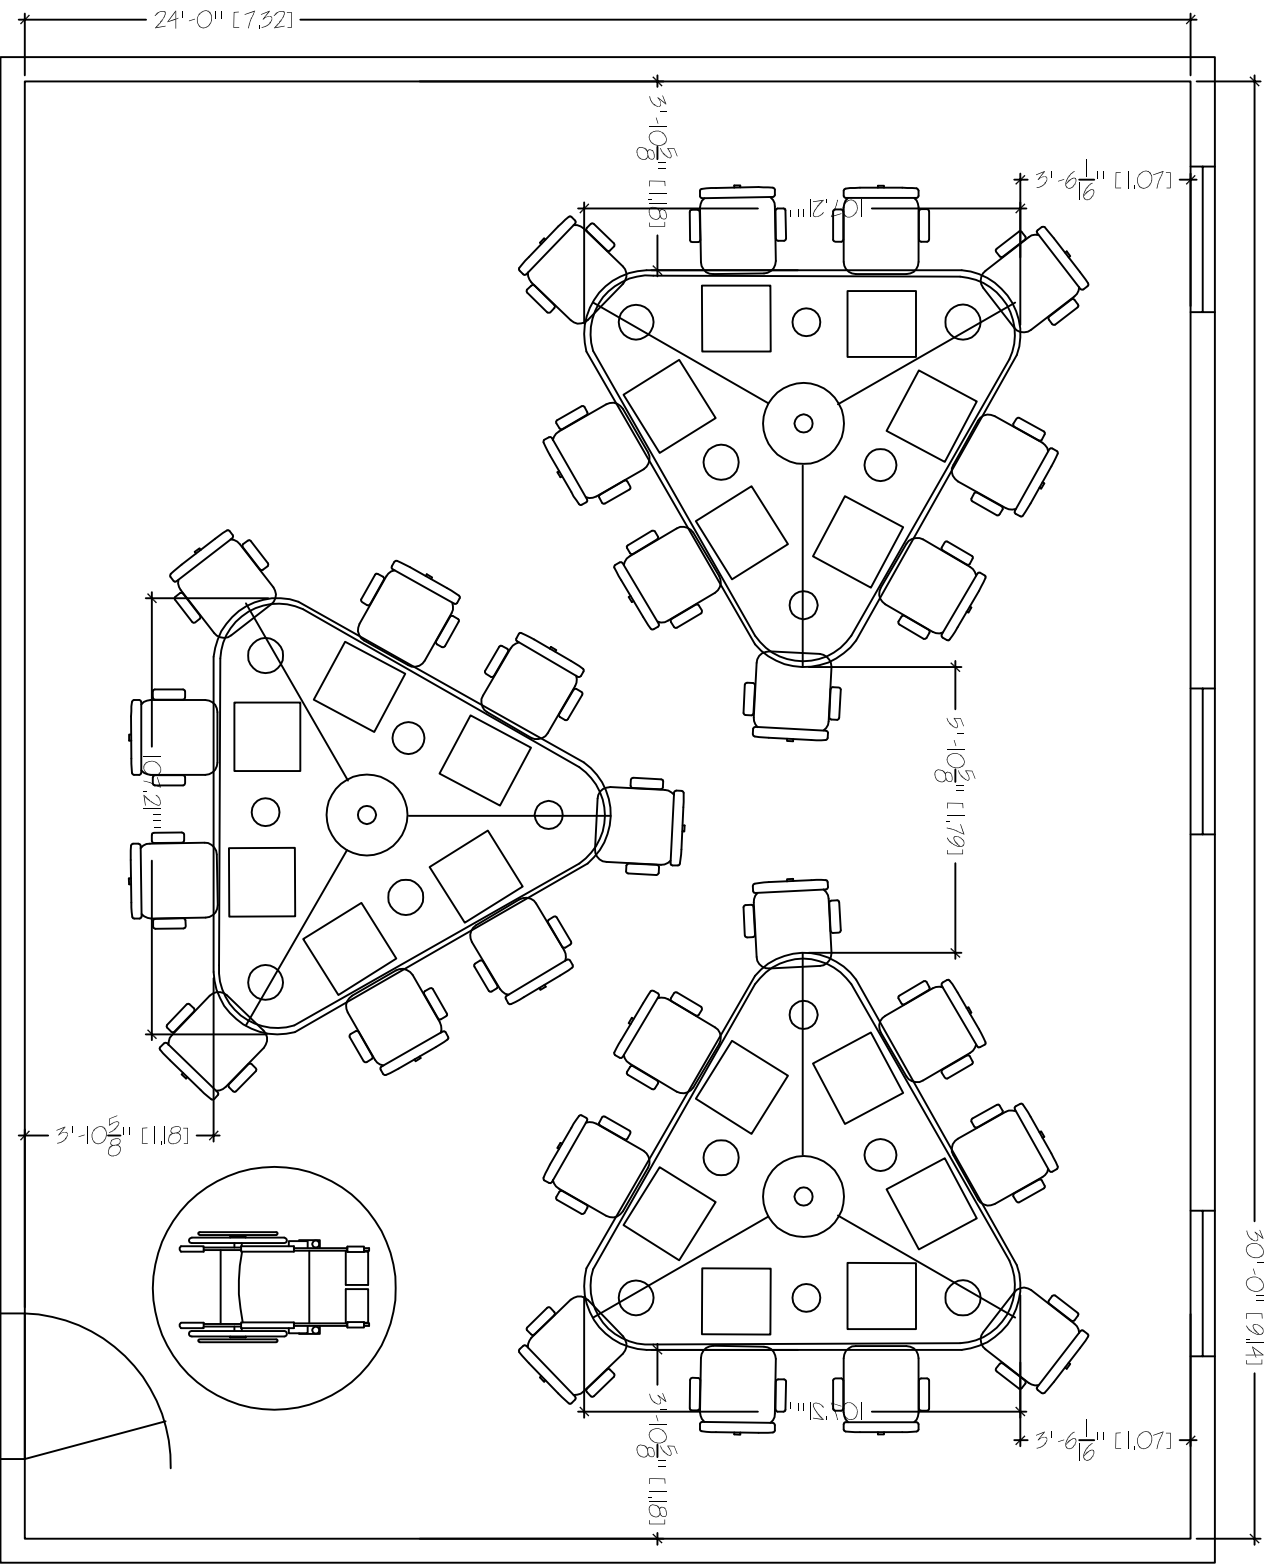

COLLAB TABLE  
 24'X30'  
 TABLE COUNT: 3

SMARTdesks  
 514F Progress Drive  
 Luthlum, MD 21090  
 800.770.7042  
 www.smartdesks.com

Property of CRT Supply, Inc. Not to be duplicated.  
 All ideas, plans or arrangements indicated in this drawing  
 are copyrighted and owned by CRT Supply, Inc. and shall not  
 be reproduced, used or disclosed to any person or firm or  
 corporation without written permission of CRT Supply, Inc.

DESIGN CENTER